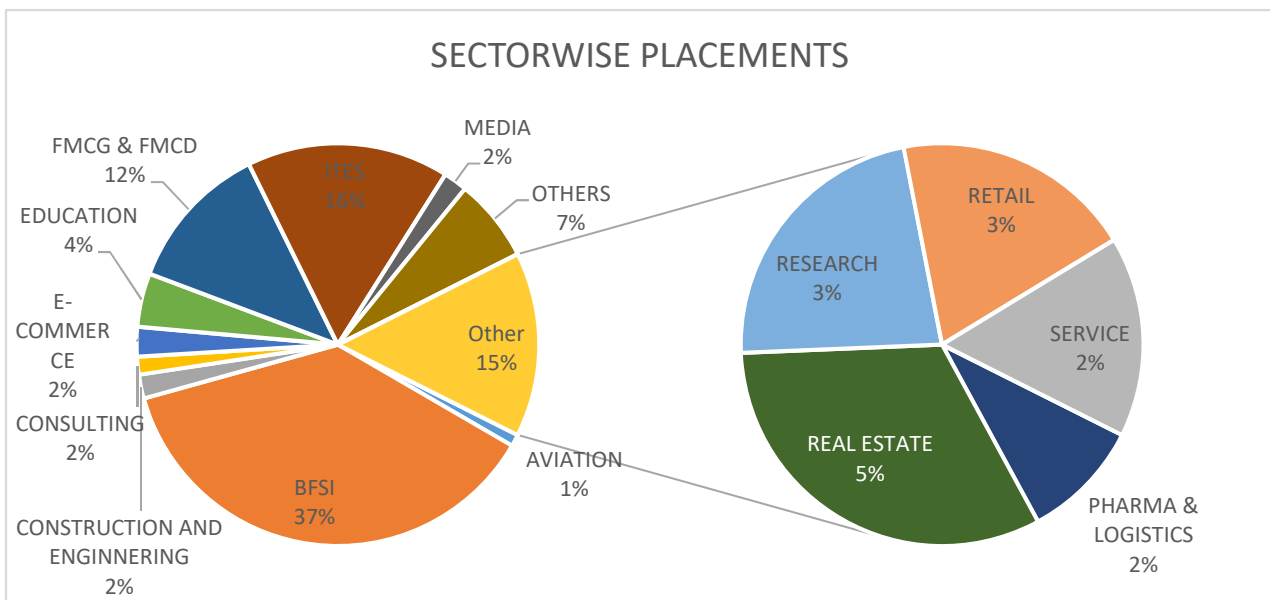

PGDM Overall	
Highest Salary CTC in Lacs	10
Average Salary CTC in Lacs	5.58
Median Salary CTC in Lacs	5.25
Nos of Companies	100 plus

PGDM General	
Highest Salary CTC in Lacs	10
Average Salary CTC in Lacs	5.52

PGDM Marketing	
Highest Salary CTC in Lacs	10
Average Salary CTC in Lacs	5.95

PGDM Retail	
Highest Salary CTC in Lacs	6
Average Salary CTC in Lacs	4.51

SECTORWISE PLACEMENTS	Percentage
AVIATION	1%
BFSI	37%
CONSTRUCTION AND ENGINNERING	2%
CONSULTING	1%
E-COMMERCE	2%
EDUCATION	4%
FMCG & FMCD	12%
ITES	16%
MEDIA	2%
OTHERS	7%
PHARMA & LOGISTICS	1%
REAL ESTATE	5%
RESEARCH	3%
RETAIL	3%
SERVICE	2%