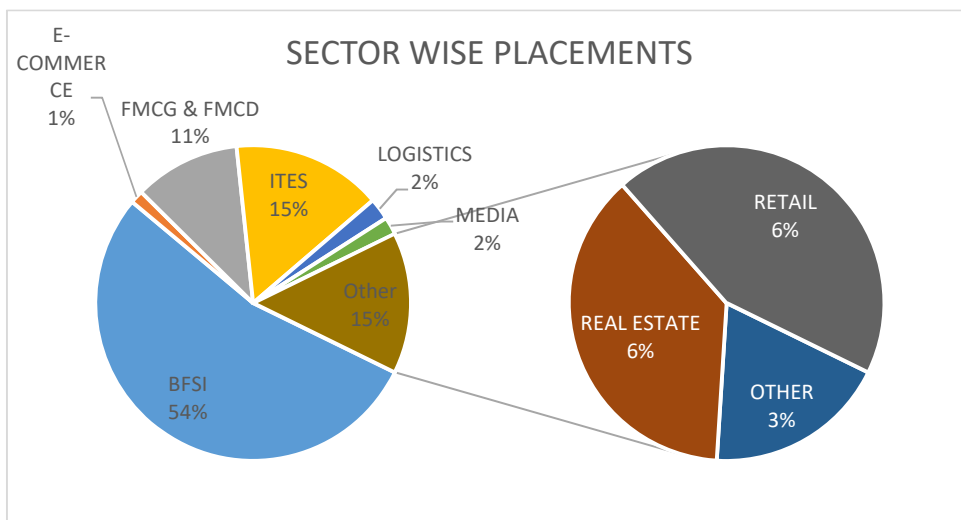

PGDM 2019- 21

PGDM Overall	
Highest Salary CTC in Lacs	12
Average Salary CTC in Lacs	5.37
Median Salary CTC in Lacs	5.5
Nos of Companies	100 plus

PGDM General	
Highest Salary CTC in Lacs	12
Average Salary CTC in Lacs	5.41

PGDM Marketing	
Highest Salary CTC in Lacs	10
Average Salary CTC in Lacs	5.3

PGDM Retail	
Highest Salary CTC in Lacs	7
Average Salary CTC in Lacs	5.02

SECTOR WISE PLACEMENTS	Percentage
BFSI	54%
E-COMMERCE	1%
FMCG & FMCD	11%
ITES	15%
LOGISTICS	2%
MEDIA	2%
OTHER	3%
REAL ESTATE	5%
RETAIL	6%

100%